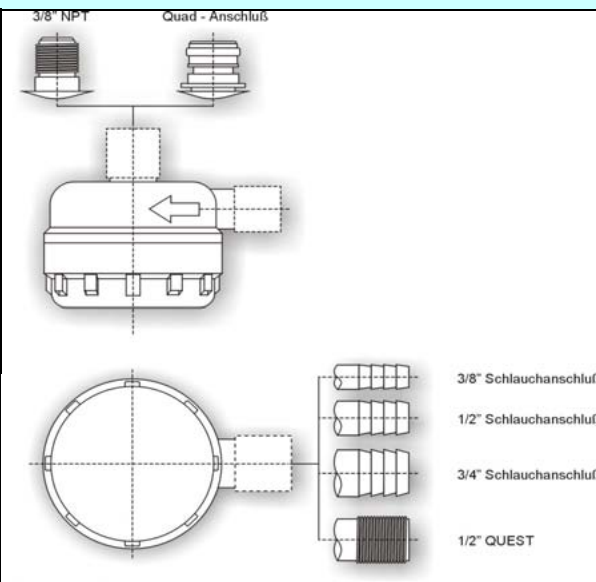

FILTER & CLIPS

	Jabco	Flojet	Jabco	Flojet
Clips	30647-1000	21000407A	30648-1000	20408000
	Triplex Hi Flow PAR Max 1.9 PAR Max 2.9 PAR Max 3.5 PAR Max 7 Pentaflex Washdown HotShot Series Washdown PAR Max 3 Series Washdown PAR Max 4 Series Washdown PAR Max 7 Series Par Max Plus Series 30573-0003 Tank Minifilter		Quad Sensor Max 14 VSD Sensor Max 17 VSD Dual Max VSD V-FLO Water Press. Pump Ultra Max 30573-0000 Tank Solenoid Valve 12 und24 V	

FILTER					
	Jabco	Flojet	Einlass	Auslass	Maschenweite
Minifilter	46400-0530P		01740300B Steck	Steck	40SS
Standard	46400-9500		Steck	Steck	40SS
Standard	46400-0000		01740000 3/4" 19mm	3/4" 19mm	40SS
Standard	46400-0002		01740002 1/2" 12mm	1/2" 12mm	40SS
Standard			01720002 1/2" 12mm	1/2" 12mm	20SS
Standard	46400-0003		01740003 3/8" 9,5mm	3/8" 9,5mm	40SS
Standard			01720000 3/4" 19mm	3/4" 19mm	20SS
Standard	46400-0004		01740004 1/2" AG	1/2" AG	40SS
Standard	46400-0010		01740010 3/4" 19mm	Steck 90°	40SS
Standard	46400-0012		01740012 1/2" 12mm	Steck 90°	40SS
Standard	46400-0014		01740014 1/2" AG	Steck 90°	40SS
Standard	46400-0375		01740375 3/8" 9,5mm NPT (F)	3/8" 9,5mm NPT (F)	40SS
Standard			01720103 3/8" 9,5mm	3/8" 9,5mm	20PP
Standard			01720102 1/2" 12mm	1/2" 12mm	20PP
Standard			01720112 1/2" 12mm	Steck 90°	20PP
Standard			01720123 3/8" 9,5mm	3/8" 9,5mm NPT 90°	20PP
Standard			01720375 3/8" 9,5mm NPT (F)	3/8" 9,5mm NPT (F)	20SS
Standard			01720023 3/8" 9,5mm	3/8" 9,5mm NPT 90°	20SS
Standard			01745023S 3/8" 9,5mm Inline	3/8" 9,5mm MNPT	PETG VIT 40SS
Standard			01745012S 1/2" 12mm Inline	Steck 90°	PETG VIT 40SS
Standard			01745010S 3/4" 19mm Inline	Steck 90°	PETG VIT 40SS
Standard			01740000 3/4" 19mm Inline	3/4" 19mm	PETG VIT 40SS
Standard			20420040 Reparatursatz	Ersatzsieb	
Standard			20925000A Reparatursatz	Deckel und O-ring	